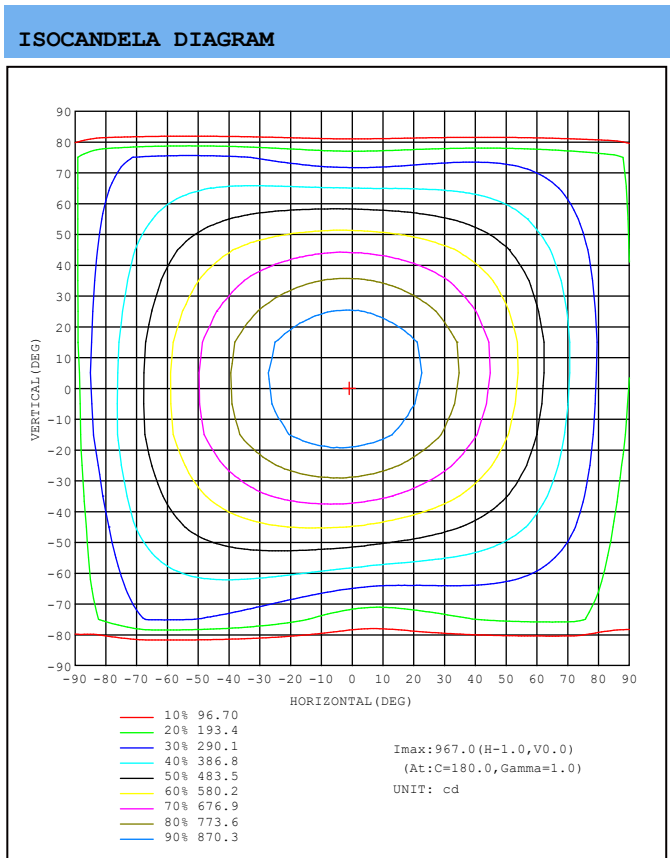

Light Distributions