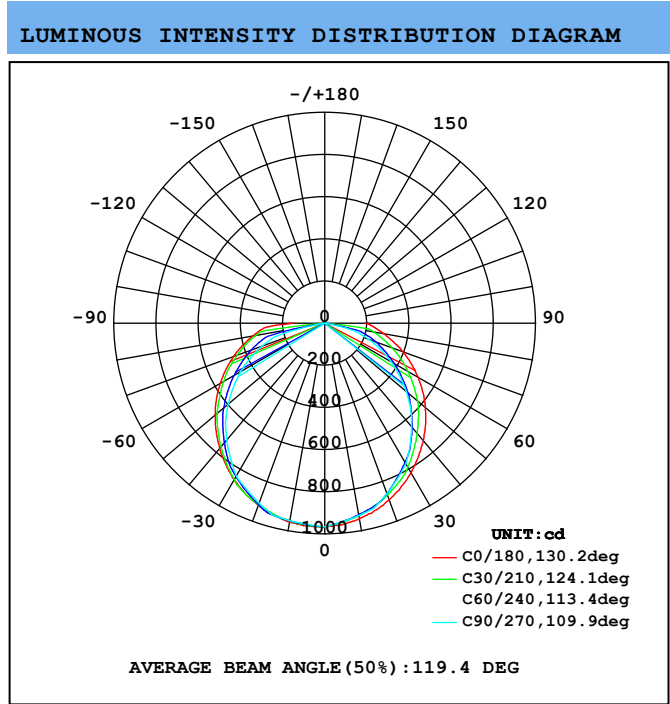

Light Distributions