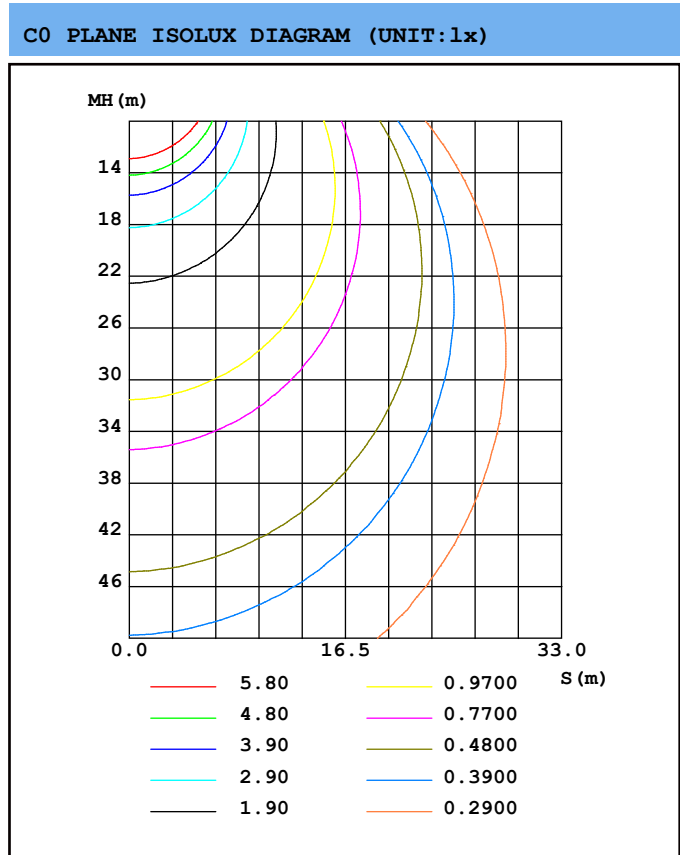

Light Distributions